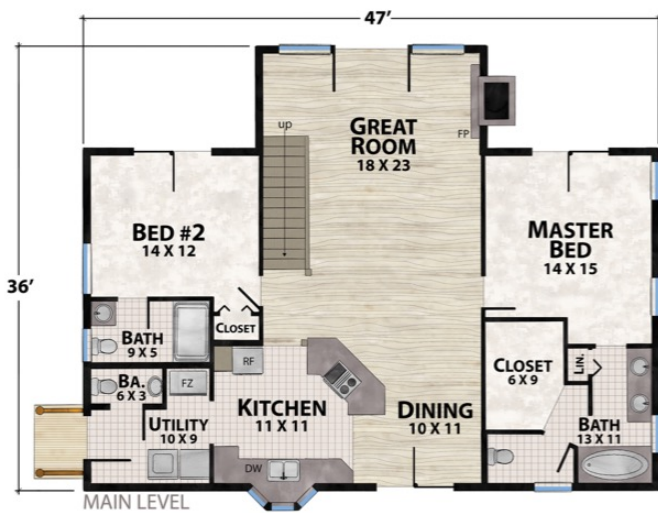

The Trenton 4

natural element homes

The Classic Plans Collection

1-800-970-2224

Main Level - 1,447
3 Bedrooms - 3 1/2 Baths

Upper Level - 1,000
2,447 Total Square Footage

FRONT

RIGHT